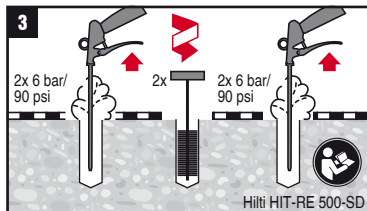

HIT-V-(HC)R M12	HIW-SD M12	
HIT-V-(HC)R M16	HIW-SD M16	Hilti HIT RE 500-SD
HIT-V-(HC)R M20	HIW-SD M20	

	d_0
HIT-V-(HC)R M12	14mm
HIT-V-(HC)R M16	18mm
HIT-V-(HC)R M20	24mm

	d_{cut}
HIT-V-(HC)R M12	18mm
HIT-V-(HC)R M16	22mm
HIT-V-(HC)R M20	28mm