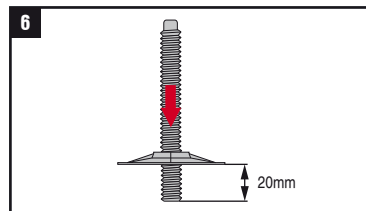

HIT-V-(HC)R M12	HIW-SD M12	
HIT-V-(HC)R M16	HIW-SD M16	Hilti HIT RE 500-SD
HIT-V-(HC)R M20	HIW-SD M20	

	d_0
HIT-V-(HC)R M12	14mm
HIT-V-(HC)R M16	18mm
HIT-V-(HC)R M20	24mm

	d_{cut}
HIT-V-(HC)R M12	18mm
HIT-V-(HC)R M16	22mm
HIT-V-(HC)R M20	28mm