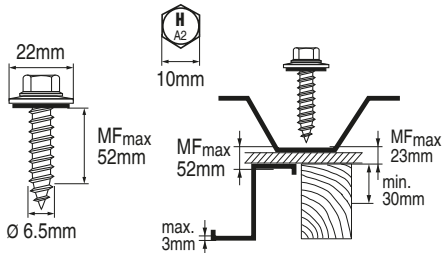

S-MP 63S 6.5x63

285222

Rostfrei / Inox / Stainless A2

2081929