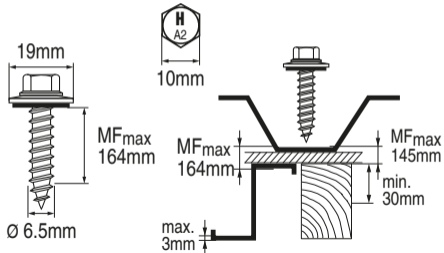

S-MP 73S 6.5x175

285216

Rostfrei / Inox / Stainless A2