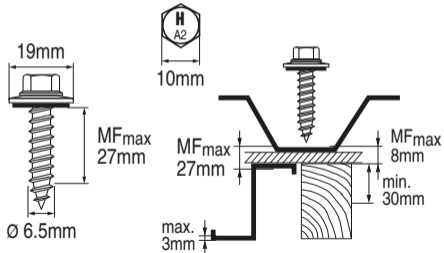

S-MP 73S 6.5x38

285208

Rostfrei / Inox / Stainless A2