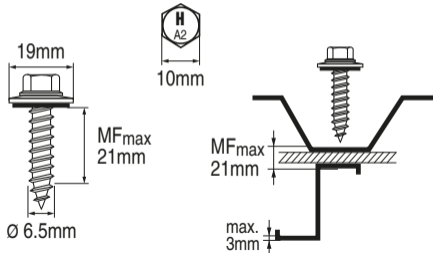

S-MP 73S 6.5x32

285207

Rostfrei / Inox / Stainless A2

2081914