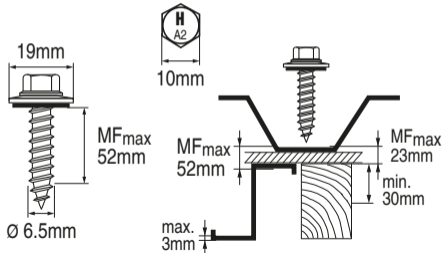

S-MP 73S 6.5x63

285210

Rostfrei / Inox / Stainless A2