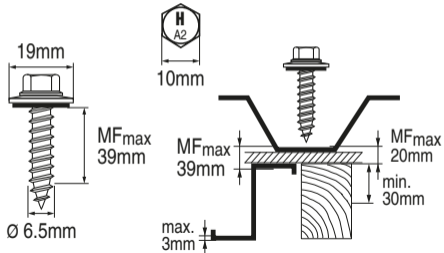

S-MP 73S 6.5x50

285209

Rostfrei / Inox / Stainless A2