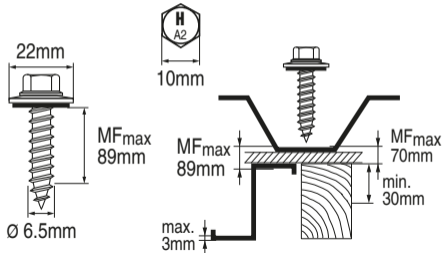

S-MP 63S 6.5x100

285225

Rostfrei / Inox / Stainless A2

2081932