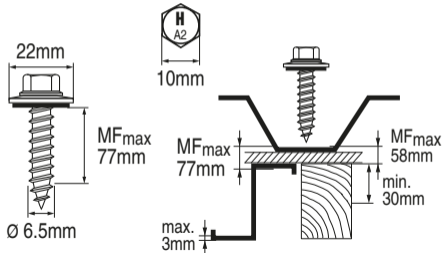

S-MP 63S 6.5x88

285224

Rostfrei / Inox / Stainless A2

2081931