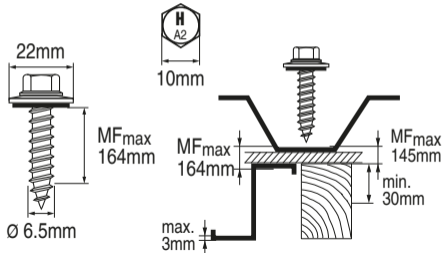

S-MP 63S 6.5x175

285228

Rostfrei / Inox / Stainless A2

2081935