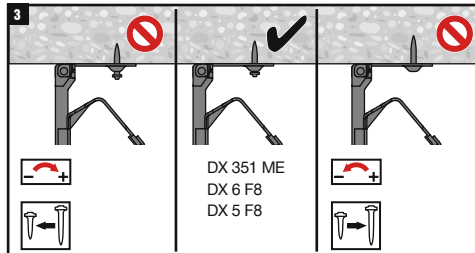

# X-DH ALH 22 (02) X-DH ALH 27 (02) Data Hook

2446884-11.2024

**cULus LISTED**  
[Cable Hook]  
E505554

Load rating: (70lbs). Corresponds with mechanical strength according to UL Standard for Hardware for the Support of Conduit, Tubing and Cable, UL2239. Suitable for use in Air Handling Spaces (plenums) in accordance with Section 300.22 (C) and (D) of the National Electrical Code, and Rules 12-010 (3), (4), and (5), and 12-020 of the Canadian Electrical Code, Part I. Mounting orientation: Wall or ceiling.

6b

Cable Type	X-DH 1" ALH (02)	X-DH 2" ALH (02)	X-DH 4" ALH (02)
CAT 5e	30	95	360
CAT 6	20	70	260
CAT 6A	12	40	155
CAT 7A	10	35	125

Cable capacity is calculated based on a 70% fill rate.

1

ALH 27	ALH 22
DX 351-CT DX 351-ME, DX 351-ME + X-PT 351 DX 5 F8, DX 5 F8 + PT 5	DX 5 F8, DX 5 F8 + PT 5
DX 6 F8, DX 6 F8 + PT 6	DX 6 F8, DX 6 F8 + PT 6