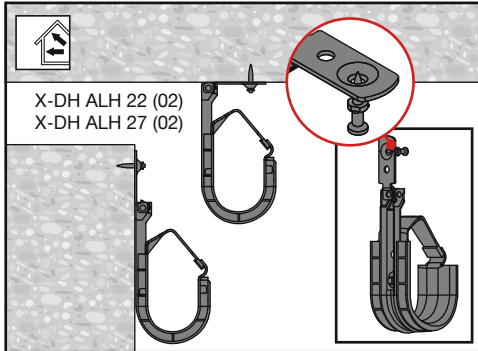

# X-DH ALH 22 (02) X-DH ALH 27 (02) Data Hook

2446884-11.2024

**cULus LISTED**  
[Cable Hook]  
E505554

Load rating: (70lbs). Corresponds with mechanical strength according to UL Standard for Hardware for the Support of Conduit, Tubing and Cable, UL2239. Suitable for use in Air Handling Spaces (plenums) in accordance with Section 300.22 (C) and (D) of the National Electrical Code, and Rules 12-010 (3), (4), and (5), and 12-020 of the Canadian Electrical Code, Part I. Mounting orientation: Wall or ceiling.

6b

Cable Type	X-DH 1" ALH (02)	X-DH 2" ALH (02)	X-DH 4" ALH (02)
CAT 5e	30	95	360
CAT 6	20	70	260
CAT 6A	12	40	155
CAT 7A	10	35	125

Cable capacity is calculated based on a 70% fill rate.

1

ALH 27	ALH 22
DX 351-CT DX 351-ME, DX 351-ME + X-PT 351 DX 5 F8, DX 5 F8 + PT 5	DX 5 F8, DX 5 F8 + PT 5
DX 6 F8, DX 6 F8 + PT 6	DX 6 F8, DX 6 F8 + PT 6