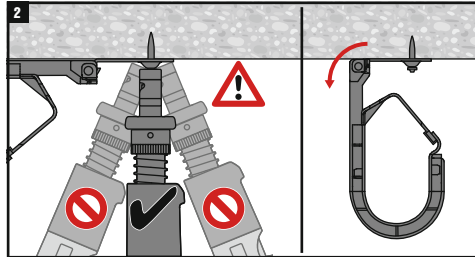

# X-DH ALH 22 (02) X-DH ALH 27 (02) Data Hook

2446884-11.2024

**cULus LISTED**  
[Cable Hook]  
E505554

Load rating: (70lbs). Corresponds with mechanical strength according to UL Standard for Hardware for the Support of Conduit, Tubing and Cable, UL2239. Suitable for use in Air Handling Spaces (plenums) in accordance with Section 300.22 (C) and (D) of the National Electrical Code, and Rules 12-010 (3), (4), and (5), and 12-020 of the Canadian Electrical Code, Part I. Mounting orientation: Wall or ceiling.