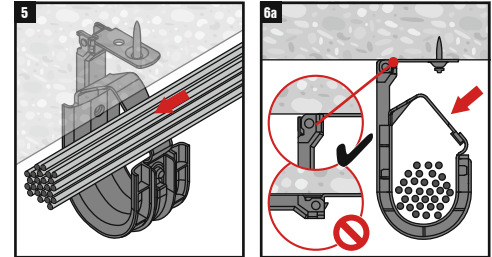

# X-DH ALH 22 (02) X-DH ALH 27 (02) Data Hook

2446884-11.2024

**cULus LISTED**  
[Cable Hook]  
E505554

Load rating: (70lbs). Corresponds with mechanical strength according to UL Standard for Hardware for the Support of Conduit, Tubing and Cable, UL2239. Suitable for use in Air Handling Spaces (plenums) in accordance with Section 300.22 (C) and (D) of the National Electrical Code, and Rules 12-010 (3), (4), and (5), and 12-020 of the Canadian Electrical Code, Part I. Mounting orientation: Wall or ceiling.